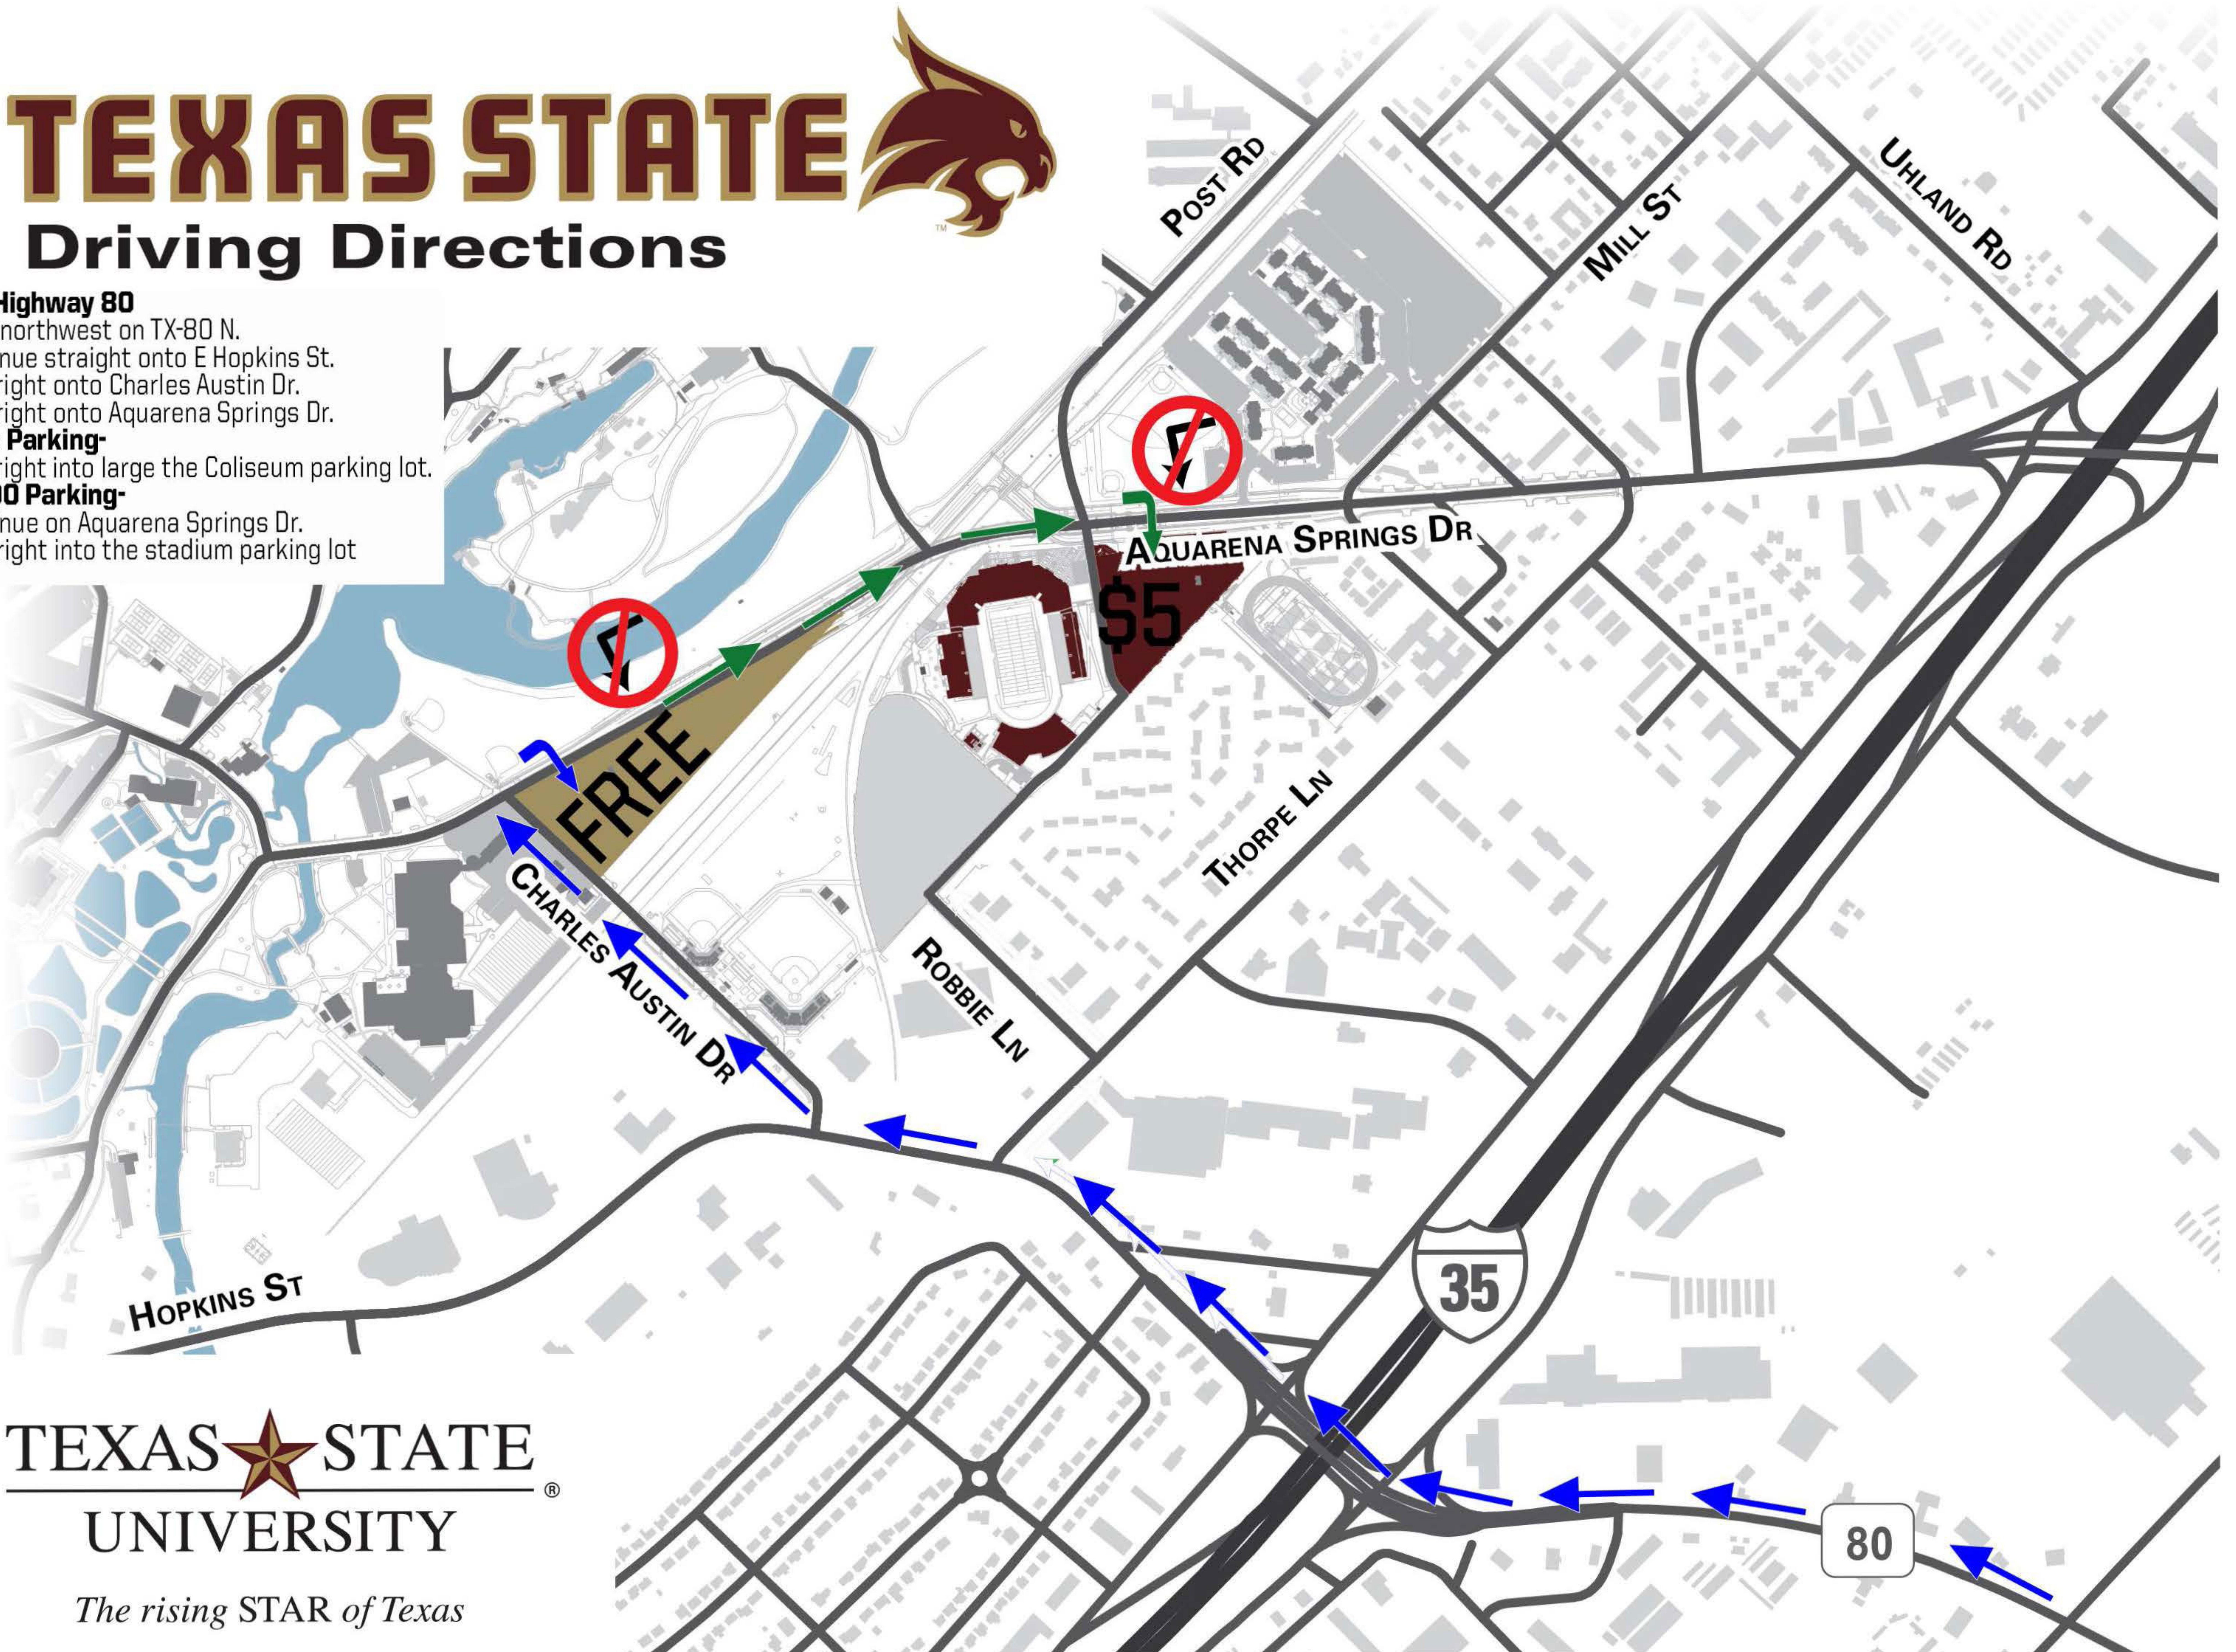

TEXAS STATE

Driving Directions

Texas Highway 80

1. Head northwest on TX-80 N.
2. Continue straight onto E Hopkins St.
3. Turn right onto Charles Austin Dr.
4. Turn right onto Aquarena Springs Dr.

-Free Parking-

5. Turn right into large the Coliseum parking lot.

-\$5.00 Parking-

5. Continue on Aquarena Springs Dr.
6. Turn right into the stadium parking lot

TEXAS  STATE
UNIVERSITY

The rising STAR of Texas